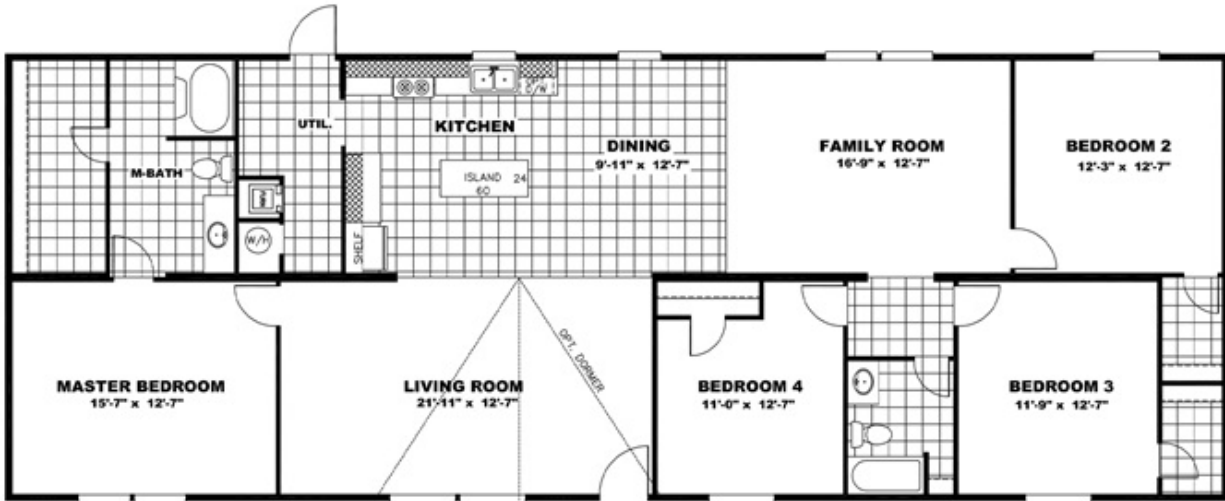

WONDER Model number: 36TRU28724RH

4 beds • 2 baths • 2016 sq.ft. • 28' width • 72' depth

Our home building facilities invest in continuous product and process improvements. Plans, dimensions, features, materials, specifications and availability are subject to change without notice or obligation. Renderings and floor plans are representative likenesses of our homes and may differ from the actual homes. We invite you to tour a Home Center near you and inspect the highest value in quality housing available or call (434) 575-0340 to speak with a Home Consultant. Copyright 2017, CMH. All rights reserved.